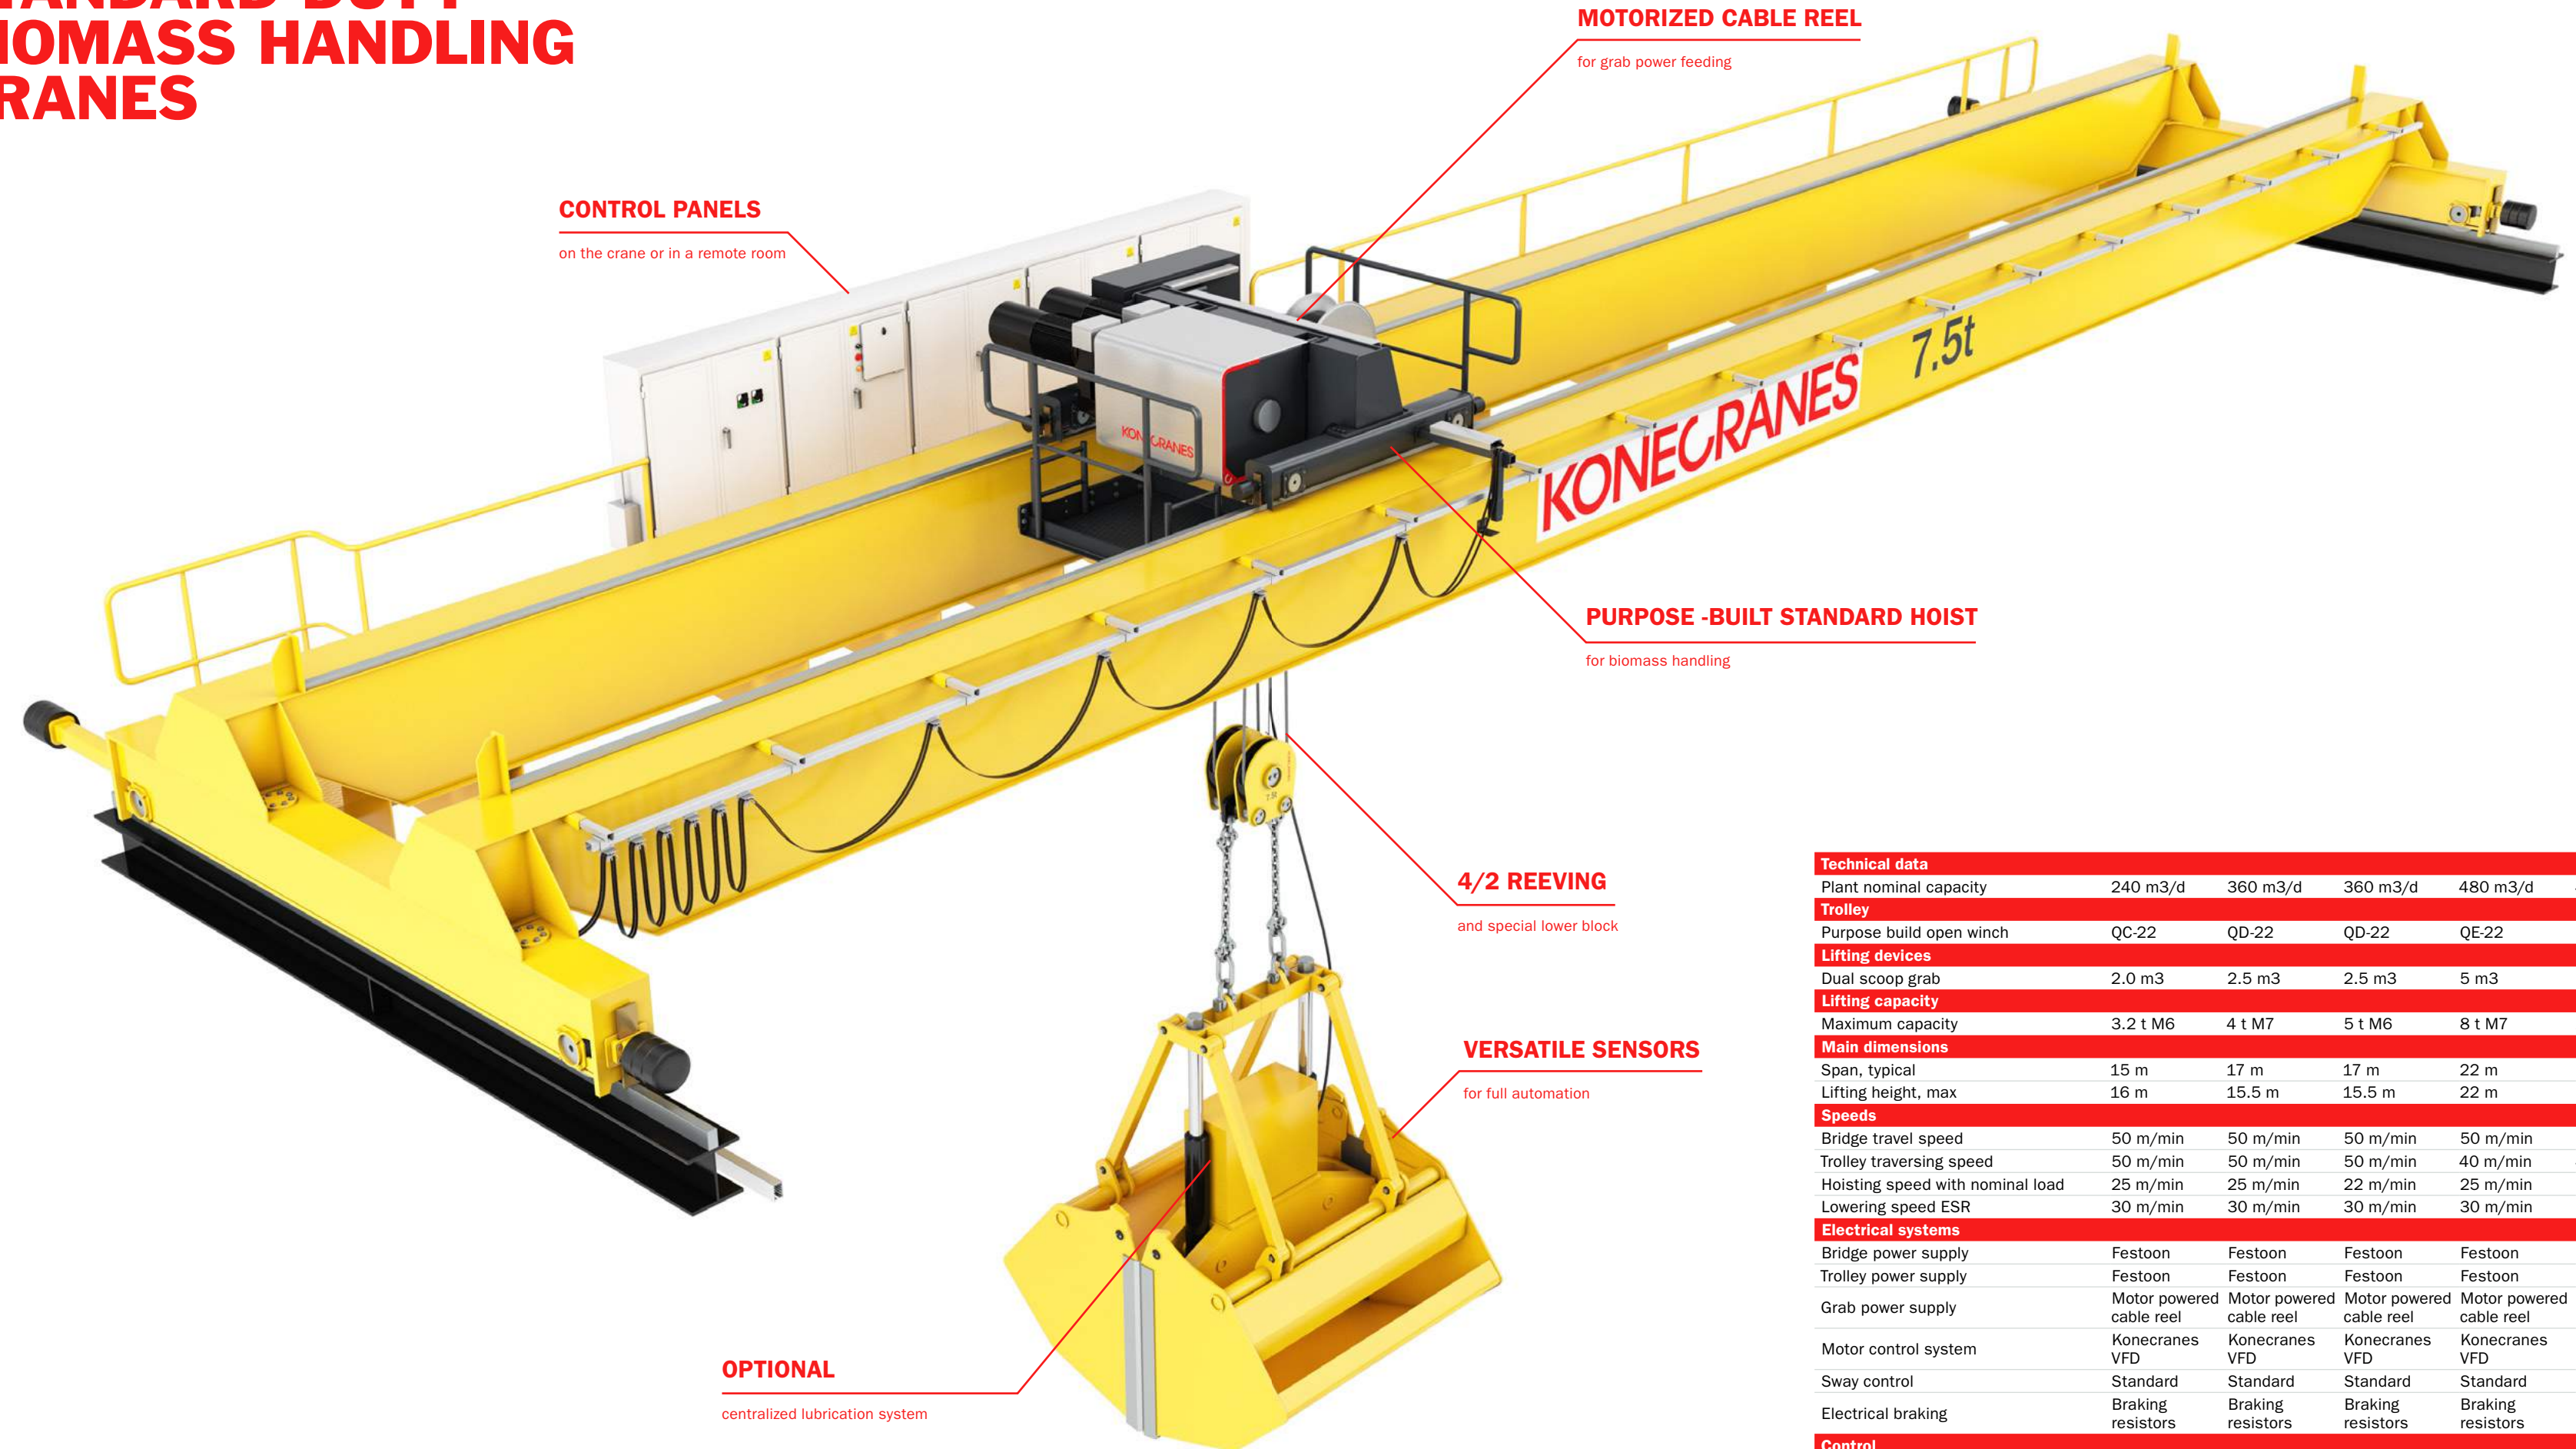

# STANDARD DUTY BIOMASS HANDLING CRANES

**CONTROL PANELS**  
on the crane or in a remote room

**MOTORIZED CABLE REEL**  
for grab power feeding

**PURPOSE -BUILT STANDARD HOIST**  
for biomass handling

**4/2 REEVING**  
and special lower block